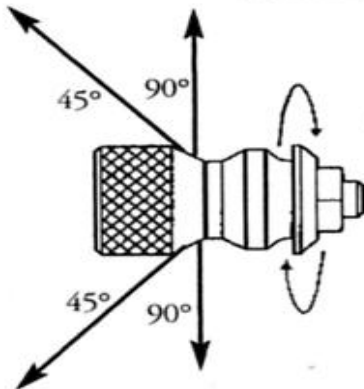

## BLIND THRUST

25° Thrust angle for maximum pulling power. Use in plugged lines or for runs of more than 150'.  
4 rear jets @ 25° (No forward jet)

## PENETRATING THRUST

25° Thrust angle for maximum pulling power. Use in plugged lines or for runs of more than 150'.  
3 rear jets @ 25°, 1 forward jet @ 0°

## Rotating Sewer Cleaning Nozzles

45° Flushing angle for increased pulling power.  
90° side jets for maximum side wall cleaning.

2 side jet @ 90° and 2 rear jets @ 45° (No forward jet)