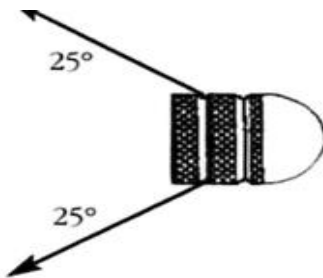

## BLIND THRUST

25° Thrust angle for maximum pulling power. Use in plugged lines or for runs of more than 150'.  
4 rear jets @ 25° (No forward jet)

## PENETRATING THRUST

25° Thrust angle for maximum pulling power. Use in plugged lines or for runs of more than 150'.  
3 rear jets @ 25°, 1 forward jet @ 0°

## Rotating Sewer Cleaning Nozzles

45° Flushing angle for increased pulling power.  
90° side jets for maximum side wall cleaning.

2 side jet @ 90° and 2 rear jets @ 45° (No forward jet)