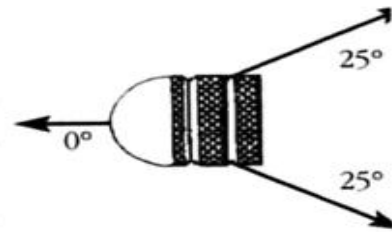

## BLIND THRUST

25° Thrust angle for maximum pulling power. Use in plugged lines or for runs of more than 150'.  
4 rear jets @ 25° (No forward jet)

## PENETRATING THRUST

25° Thrust angle for maximum pulling power. Use in plugged lines or for runs of more than 150'.  
3 rear jets @ 25°, 1 forward jet @ 0°

## Rotating Sewer Cleaning Nozzles

45° Flushing angle for increased pulling power.  
90° side jets for maximum side wall cleaning.

2 side jet @ 90° and 2 rear jets @ 45° (No forward jet)